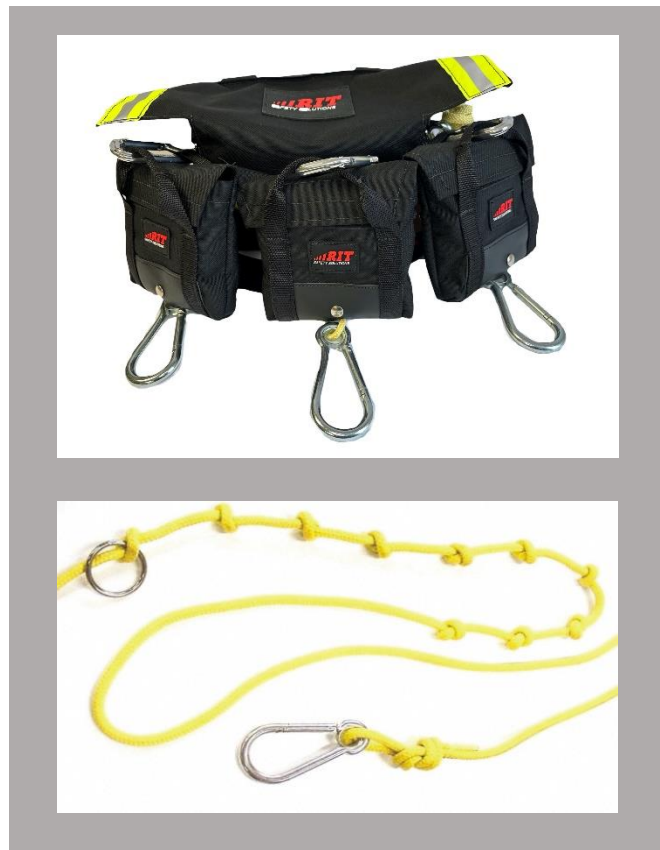

## Group Search Kit with Retractable Search Lines

- Systematic Search System
- Reduces Duplication of Search
- Keeps Search Crew Together
- Maintains A Means of Egress
- Secondary Teams can follow lines to assist
- Marker System Provides Orientation
- Rings and Knots Every 20'
- Provides Tag Line Operation
- Ideal for Large Structure Search

### AVAILABLE OPTIONS

- Marker System:
  - We are the only manufacturer using a marker system
  - The knots provide a measuring tool for team members to gauge their distance away from the exit point and are spaced 20ft apart
  - The rings keep the team attached to the primary line and are spaced every 20ft
  - Knots lead into the fire, rings lead to the exit point (can customize knot/ring configuration)

### COMPONENTS & DATA

- Primary Line – 9.5mm Kevlar over polyester; 2 snap hooks
- Storage Bag – Reflective trim, tool pocket, Cordura body with polyethylene bottom for durability
- Tag Line – 6mm Kevlar over polyester; carabiner and snap hook
- 9.5mm Rope – Exceeds 7,500# Tensile Strength; 860°F Temperature Rating
- 6mm Rope – Exceeds 4,000# Tensile Strength; 860°F Temperature Rating