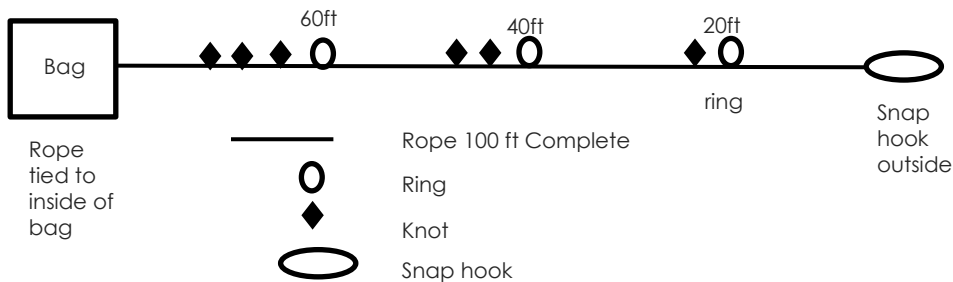

sales@ritsafety.com

Spec Sheet A1091

Date: February 22, 2023

Small Chicago bag: A1045

- Bag Dimensions: 12" x6.5" x10.5" (LxWxH including tool pocket)
- Reflective Trim - Fire Rated
- Tool Pocket Back Side
- Main Bag Constructed- Cordura Material
- Polyethylene base for durability
- Shoulder Strap with Quick Release Buckle

3/8th Rope, 100ft, 9.5mm Kevlar over poly Fire Rated rope

2 Snap hooks, non-locking steel hooks

4 rings, steel, used to mark every 20ft

Specs: Outside carabiner (snap hook) first ring (steel ring) indicates 20ft. with one knot, second ring (steel ring) indicates 40ft, with two knots, third ring (steel ring) indicates 60 ft. with three knots. Rope tied to the snap hook and attached to the bottom of the bag (Kevlar 3/8th rope).

The Knots indicate the distance from the beginning of the search line and they are always behind the rings, so they provide a directional indication knots toward the fire, rings toward the exit.

RSL Retractable 20ft: A1168

1 Snap Hook

1 Carabiner

Part number A1091 comes with three Retractable lines