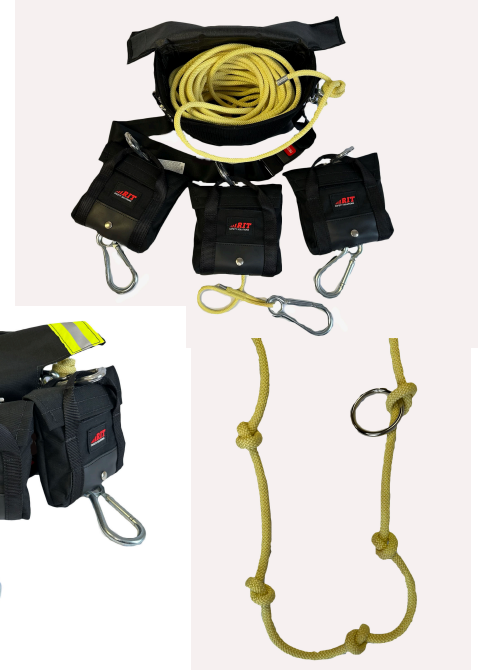

sales@ritsafety.com

Spec Sheet A1091

Date: February 22, 2023

Small Chicago bag: A1045

- Bag Dimensions: 12" x6.5" x10.5" (LxWxH including tool pocket)
- Reflective Trim - Fire Rated
- Tool Pocket Back Side
- Main Bag Constructed- Cordura Material
- Polyethylene base for durability
- Shoulder Strap with Quick Release Buckle

3/8th Rope, 100ft, 9.5mm Kevlar over poly Fire Rated rope

2 Snap hooks, non-locking steel hooks

4 rings, steel, used to mark every 20ft

Specs: Outside carabiner (snap hook) first ring (steel ring) indicates 20ft. with one knot, second ring (steel ring) indicates 40ft, with two knots, third ring (steel ring) indicates 60 ft. with three knots. Rope tied to the snap hook and attached to the bottom of the bag (Kevlar 3/8th rope).

The Knots indicate the distance from the beginning of the search line and they are always behind the rings, so they provide a directional indication knots toward the fire, rings toward the exit.

RSL Retractable 20ft: A1168

1 Snap Hook

1 Carabiner

Part number A1091 comes with three Retractable lines