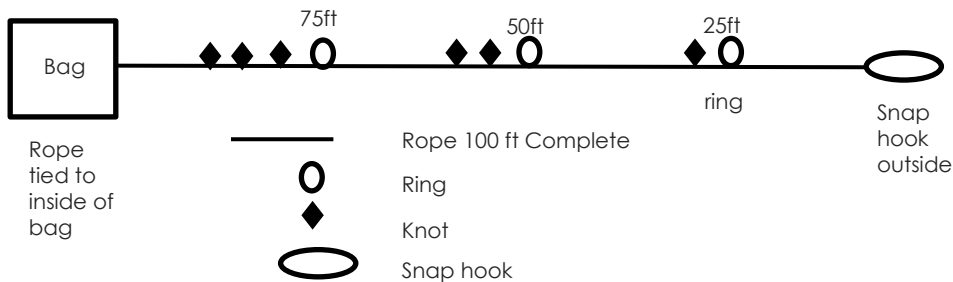

sales@ritsafety.com

Spec Sheet A1116

Date: February 22, 2023

Small Chicago bag: A1045

- Bag Dimensions: 12" x6.5" x10.5" (LxWxH including tool pocket)
- Reflective Trim - Fire Rated
- Tool Pocket Back Side
- Main Bag Constructed- Cordura Material
- Polyethylene base for durability
- Shoulder Strap with Quick Release Buckle

3/8th Rope, 100ft, 9.5mm Kevlar over poly Fire Rated rope

2 Snap hooks, non-locking steel hooks

3 rings, steel, used to mark every 25ft

Specs: Outside carabiner (snap hook) first ring (steel ring) indicates 25ft. with one knot, second ring (steel ring) indicates 50ft, with two knots, third ring (steel ring) indicates 75 ft. with three knots. Rope tied to the snap hook and attached to the bottom of the bag (Kevlar 3/8th rope).

The Knots indicate the distance from the beginning of the search line and they are always behind the rings, so they provide a directional indication knots toward the fire, rings toward the exit.

sales@ritsafety.com

20 ft. 6MM Kevlar over polyester rope

1 Snap Hook

1 Carabiner

Part number A1116 comes with three Retractable lines